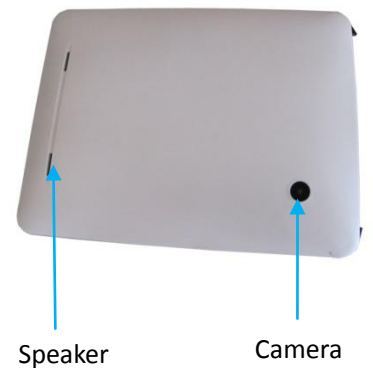

Item: M88A

Dual Cameras , 800×600

Joyplus

ADD: Room 805, Technology Building, Duo Li Industrial Area, Mei Hua Road, Mei Lin, Futian District. ShenZhen, China

TEL : +86 755 82969755 / 82969985 **FAX:** +86 755 82969867

Email: sales@joyplusgroup.com

Website: http://www.joyplusgroup.com

Option screen: Resistive or capacitive;
Specifications

Processor	TELECHIPS TCC8803,1.2GHz; Cortex-A8 core
OS	Android 2.3
Screen	8.0 inch ; Widescreen 4:3; Standard: 800x600 Resolution; capacitive screen Optional: 1024*768 Resolution; Resistive screen
SD-RAM	512MB DDR3 4GB ROM Flash
Dual Camera	Back 2M pixels; Front 0.3M pixels
WIFI	support 802.11 b/g
3G(optional)	1. Support plug -3G module USB dongle Wireless; 2. built-in 3G module (WCDMA/EVDO); Option
GPS	built in GPS
Motor	built in motor
Speaker	Built in 8Ω/1W speaker x 1
I/O Ports	1*TF card port; 1*DC port; 1*USB 2.0 OTG, 2.0 Host 1*HDMI port; 1*3.5mm headphone port 1*SIM port
Software	Google Chrome Browser; VideoPlayer(MeridianH.263,H.264Supportformat HD1080P); Music Player; Google email; Gallery; APK installer; ES viewer
Battery	polymer lithium ion battery; 5000mAh/3.7V DC5V 2.5A
Language	Multi-language
flash	Adobe FLASH10.1

Packing info

Accessories: 1*3.5mm earphone; 1* 5V / 2.5A DC; 1* Standard USB cable; 1* OTG to Host

Dimension

Unit N.W: 0.35kg

Gift box:

GW:

Carton Size:

Quantity: